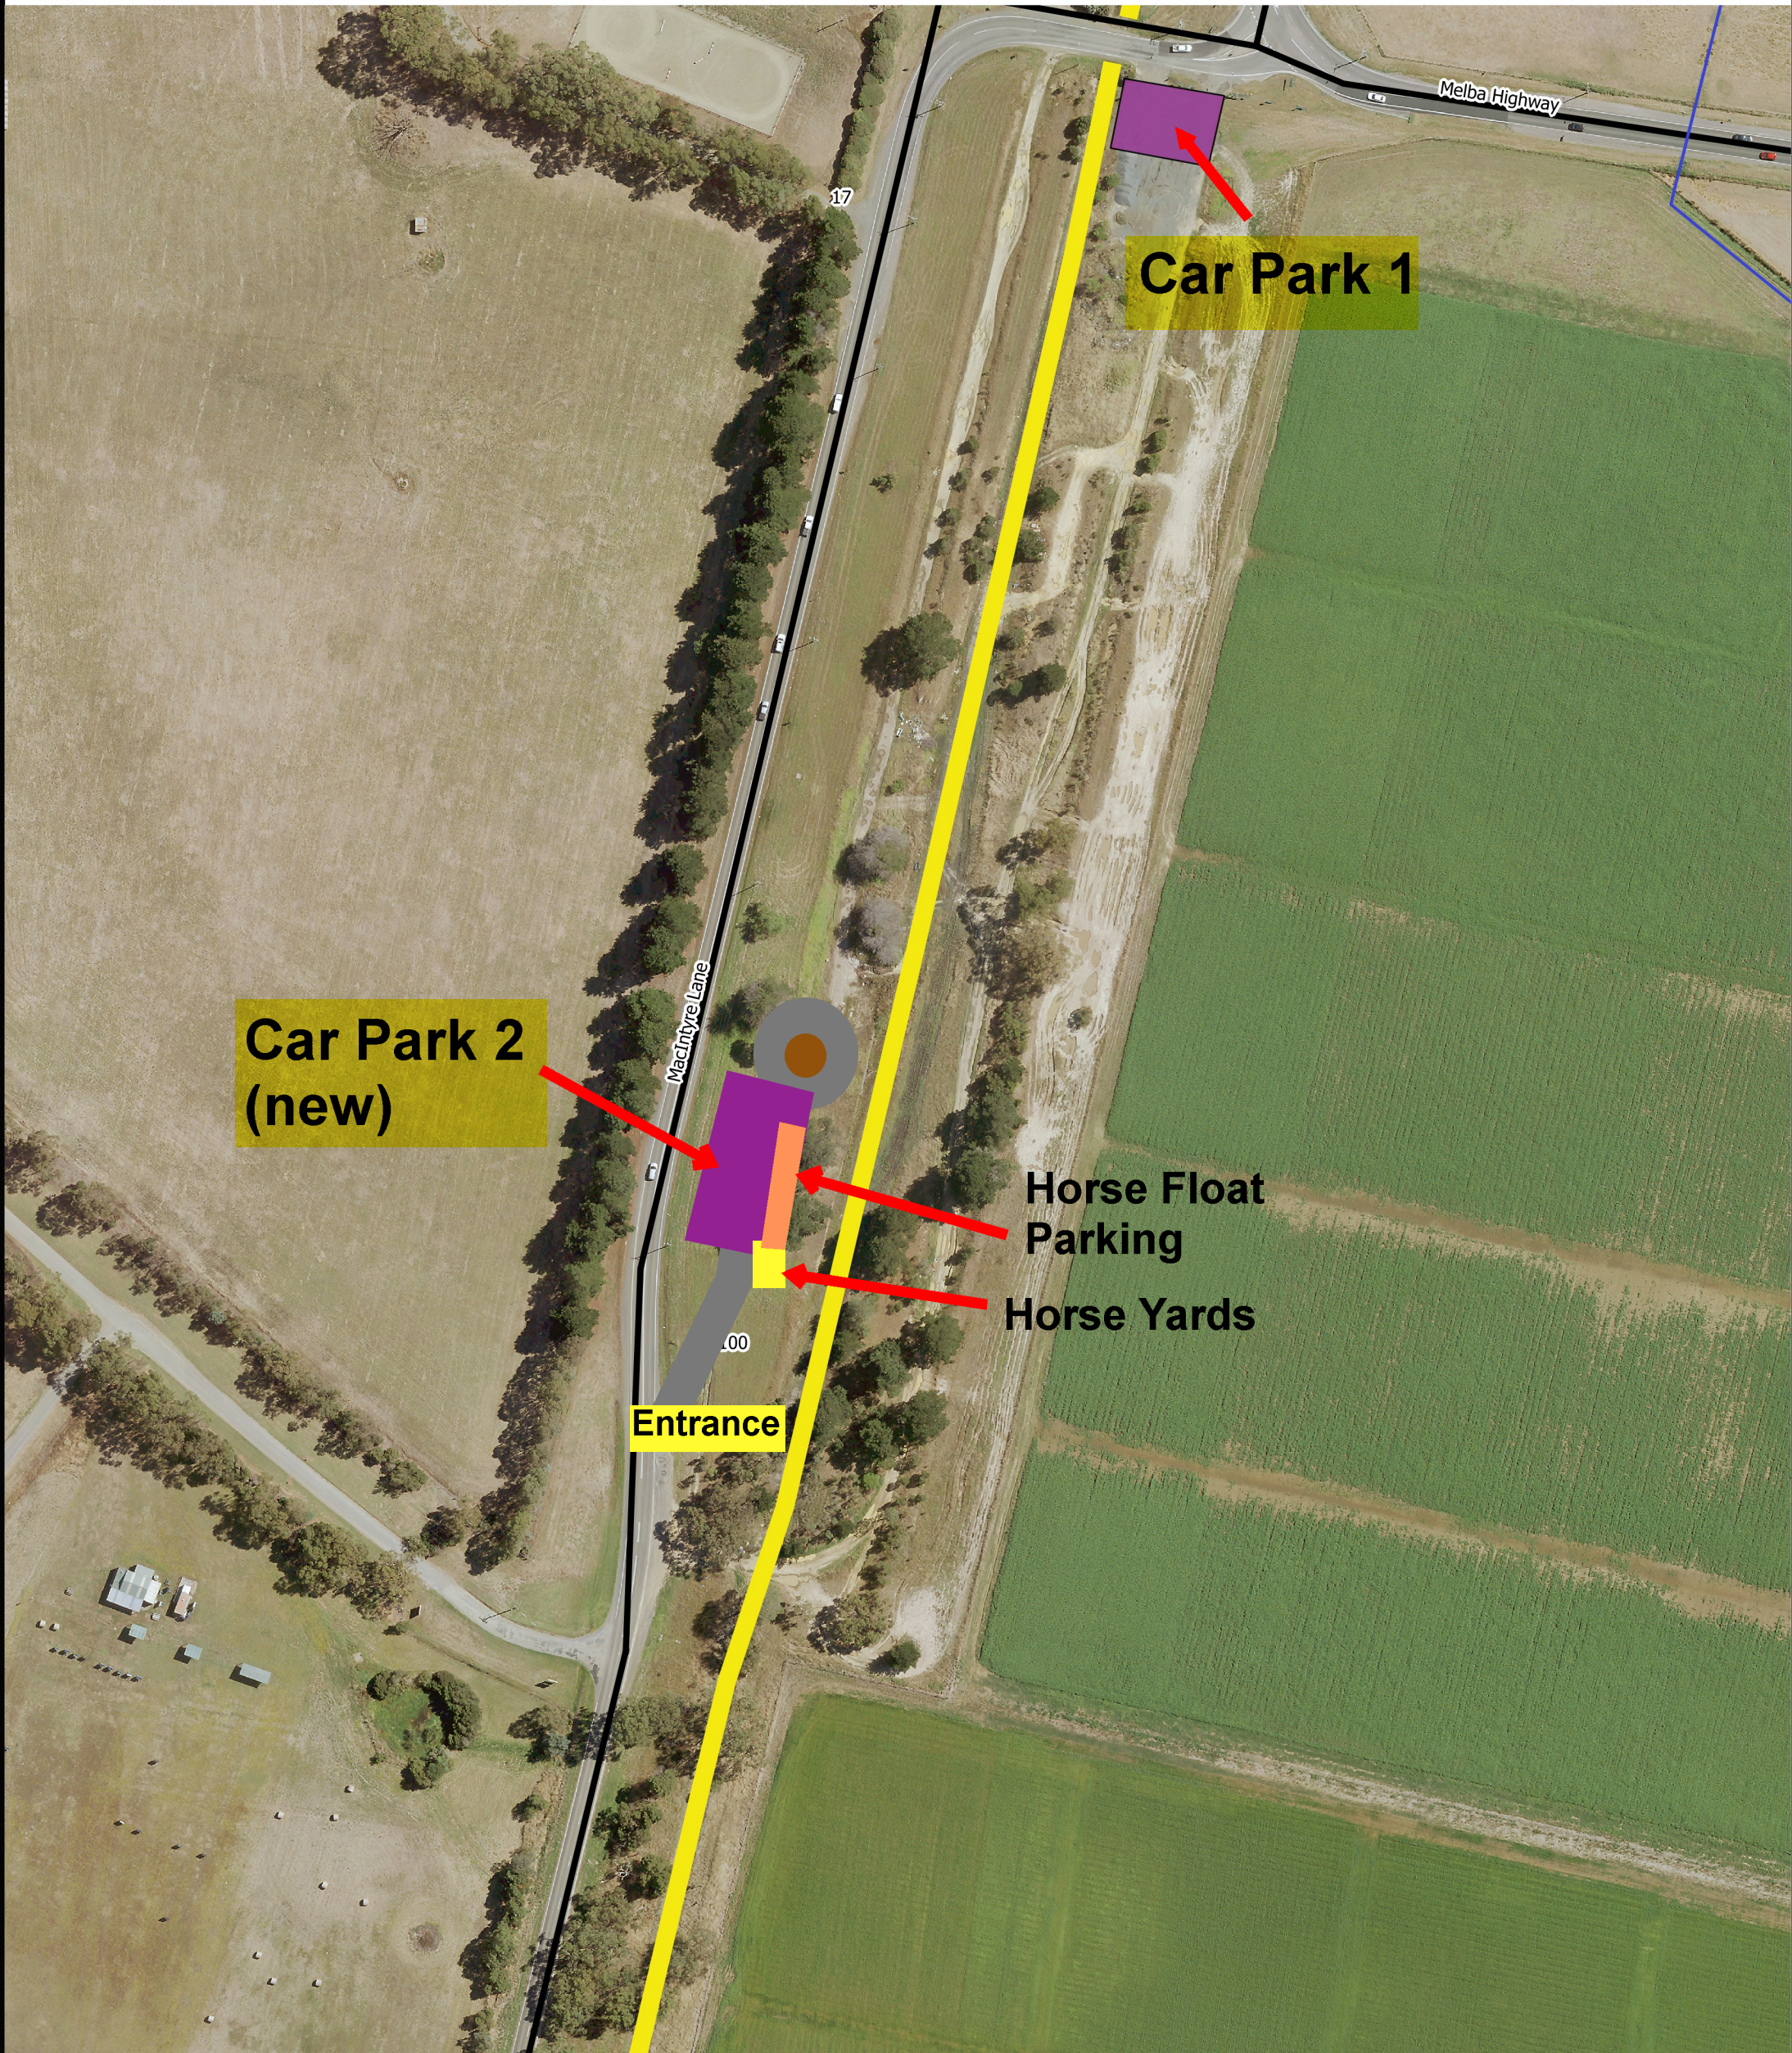

Yarra Valley Trail Parking Access - Yering entrance

Legend

-  Yarra Valley Trail
-  Parking
-  YRC_Road_Pavement

0 50 100 m